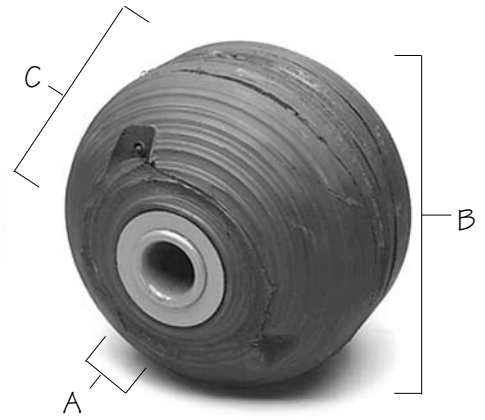

# Laminated Bobbins

## Balls

ITEM #	CHAIN SIZE (IN)	HOLE SIZE (A) (IN)	DIAMETER (B) (IN)	DEPTH (C) (IN)	WT./UNIT (LBS)
RBL1210-12	1/2	2	12	10	40
RBL1210-58	5/8	2 1/2	12	10	40
RBL1210-34	3/4	3	12	10	40
RBL1412-12	1/2	2	14	12	70
RBL1412-58	5/8	2 1/2	14	12	70
RBL1412-34	3/4	3	14	12	70
RBL1614-12	1/2	2	16	14	90
RBL1614-58	5/8	2 1/2	16	14	90
RBL1614-34	3/4	3	16	14	90
RBL1816-12	1/2	2	18	16	130
RBL1816-58	5/8	2 1/2	18	16	130
RBL1816-34	3/4	3	18	16	130
RBL2117-34	3/4	3	21	17	170
RBL2220-58	5/8	2 1/2	22	20	200
RBL2220-34	3/4	3	22	20	200